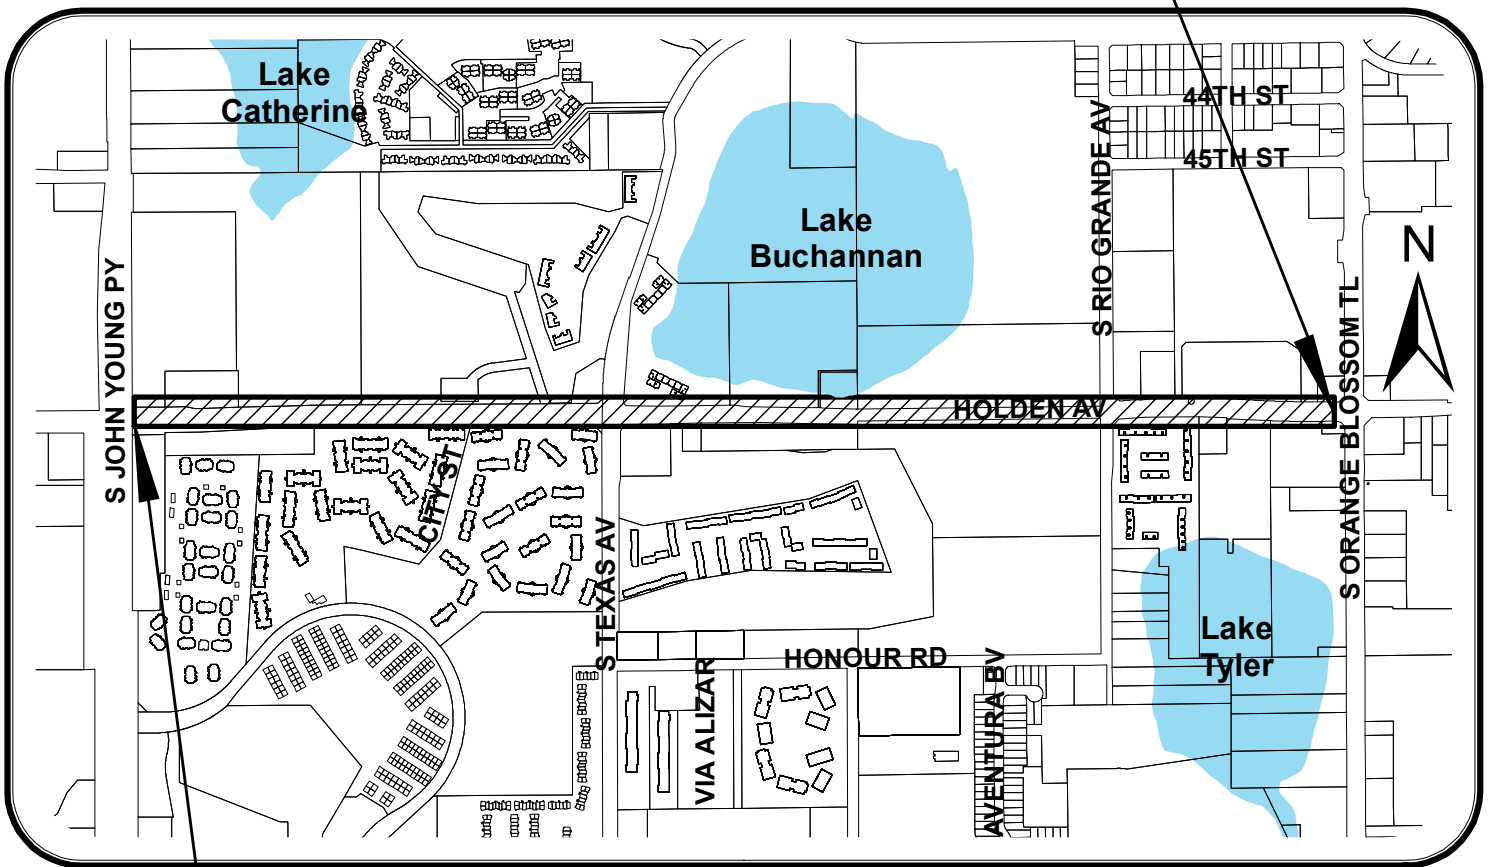

**HOLDEN AVENUE  
JOHN YOUNG PARKWAY TO ORANGE BLOSSOM TRAIL  
ROADWAY IMPROVEMENTS  
PROJECT**

**LOCATION MAP**

**END PROJECT STA. 76+06.59  
ORANGE BLOSSOM TRAIL**

**BEGIN PROJECT STA. 10+82.14  
JOHN YOUNG PARKWAY**