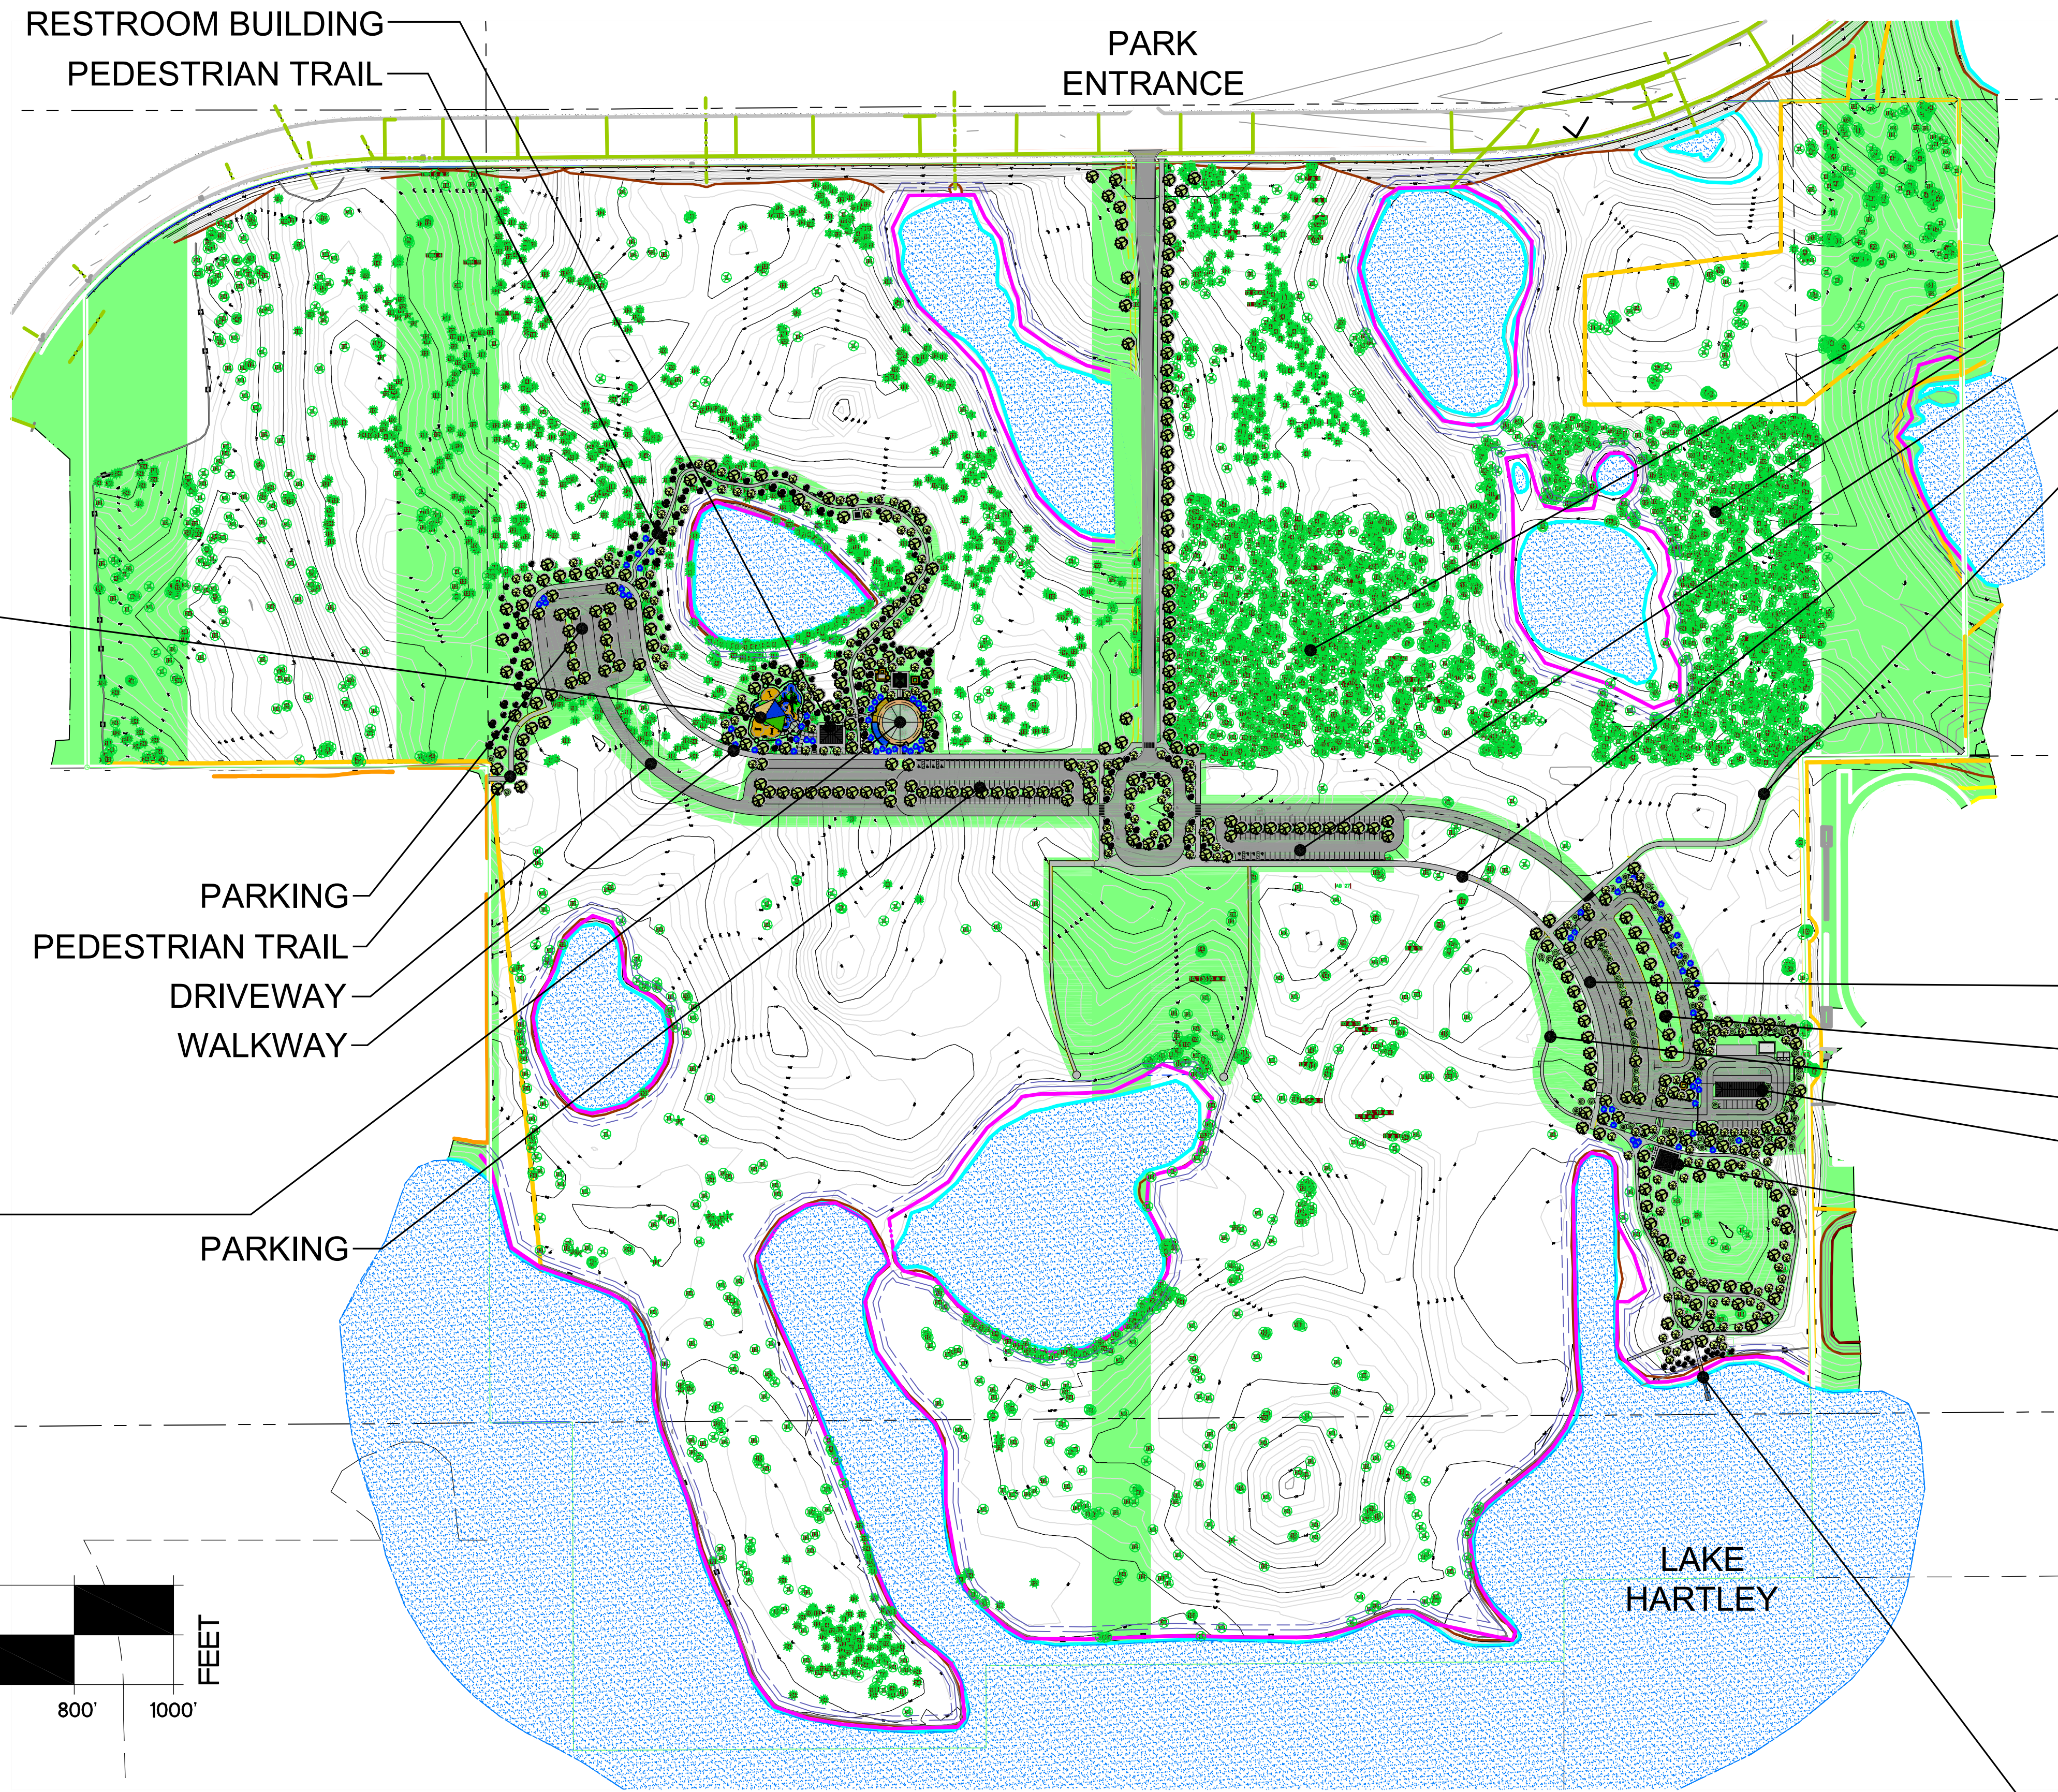

PLAYGROUND

SPLASHPAD AREA

- EXISTING TREES
- EXISTING TREES
- PARKING
- WALKWAY
- PEDESTRIAN TRAIL

FARMER'S MARKET

- GRASS PARKING
- WALKWAY
- MAINTENANCE / OFFICE BUILDING
- GROUP PAVILION

BOARDWALK AND FISHING PIER

MASTER SITE DEVELOPMENT PLAN

HORIZON WEST REGIONAL PARK

THIS PLAN IS CONCEPTUAL IN NATURE AND IS SUBJECT TO CHANGE BASED ON CONSTRUCTION COSTS AND/OR SCOPE REVISIONS DUE TO OTHER FACTORS